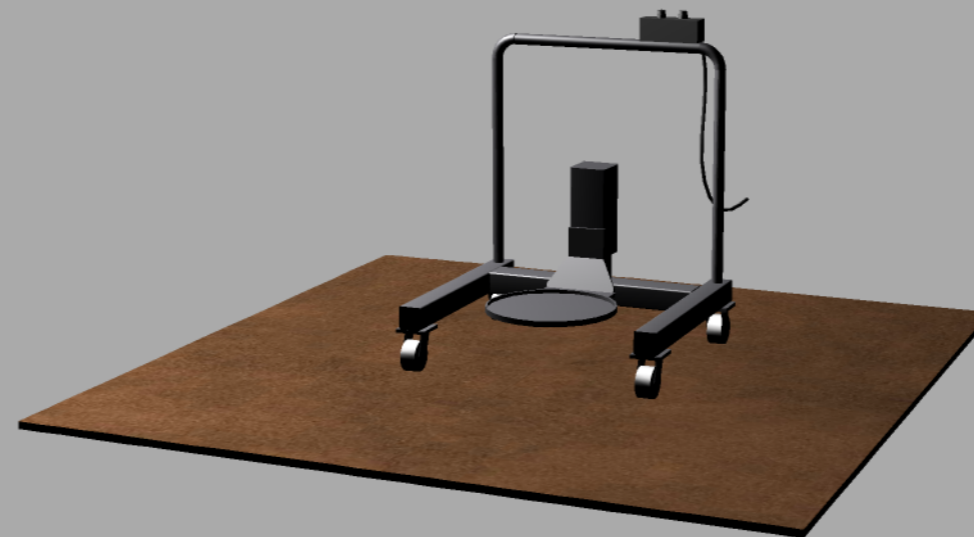

S Valve Exploded View

[About Us](#)[Products](#)[Engineered Products](#)[Case Studies](#)[Resources](#)[Order a Valve](#)

Engineered Products

Cart:

Designed for easy removal and installation of heavy equipment in restricted areas.

The Cart can double as a repair bench and can be constructed in a variety of sizes and materials to suit your application.

You can rotate the unit by holding the left button down and dragging the mouse.

[Click here to raise the Lift Plate.](#)

[Click here for the Front View](#)

[Click here for an Isometric View](#)

[eMail this page](#)[Print this Page](#)